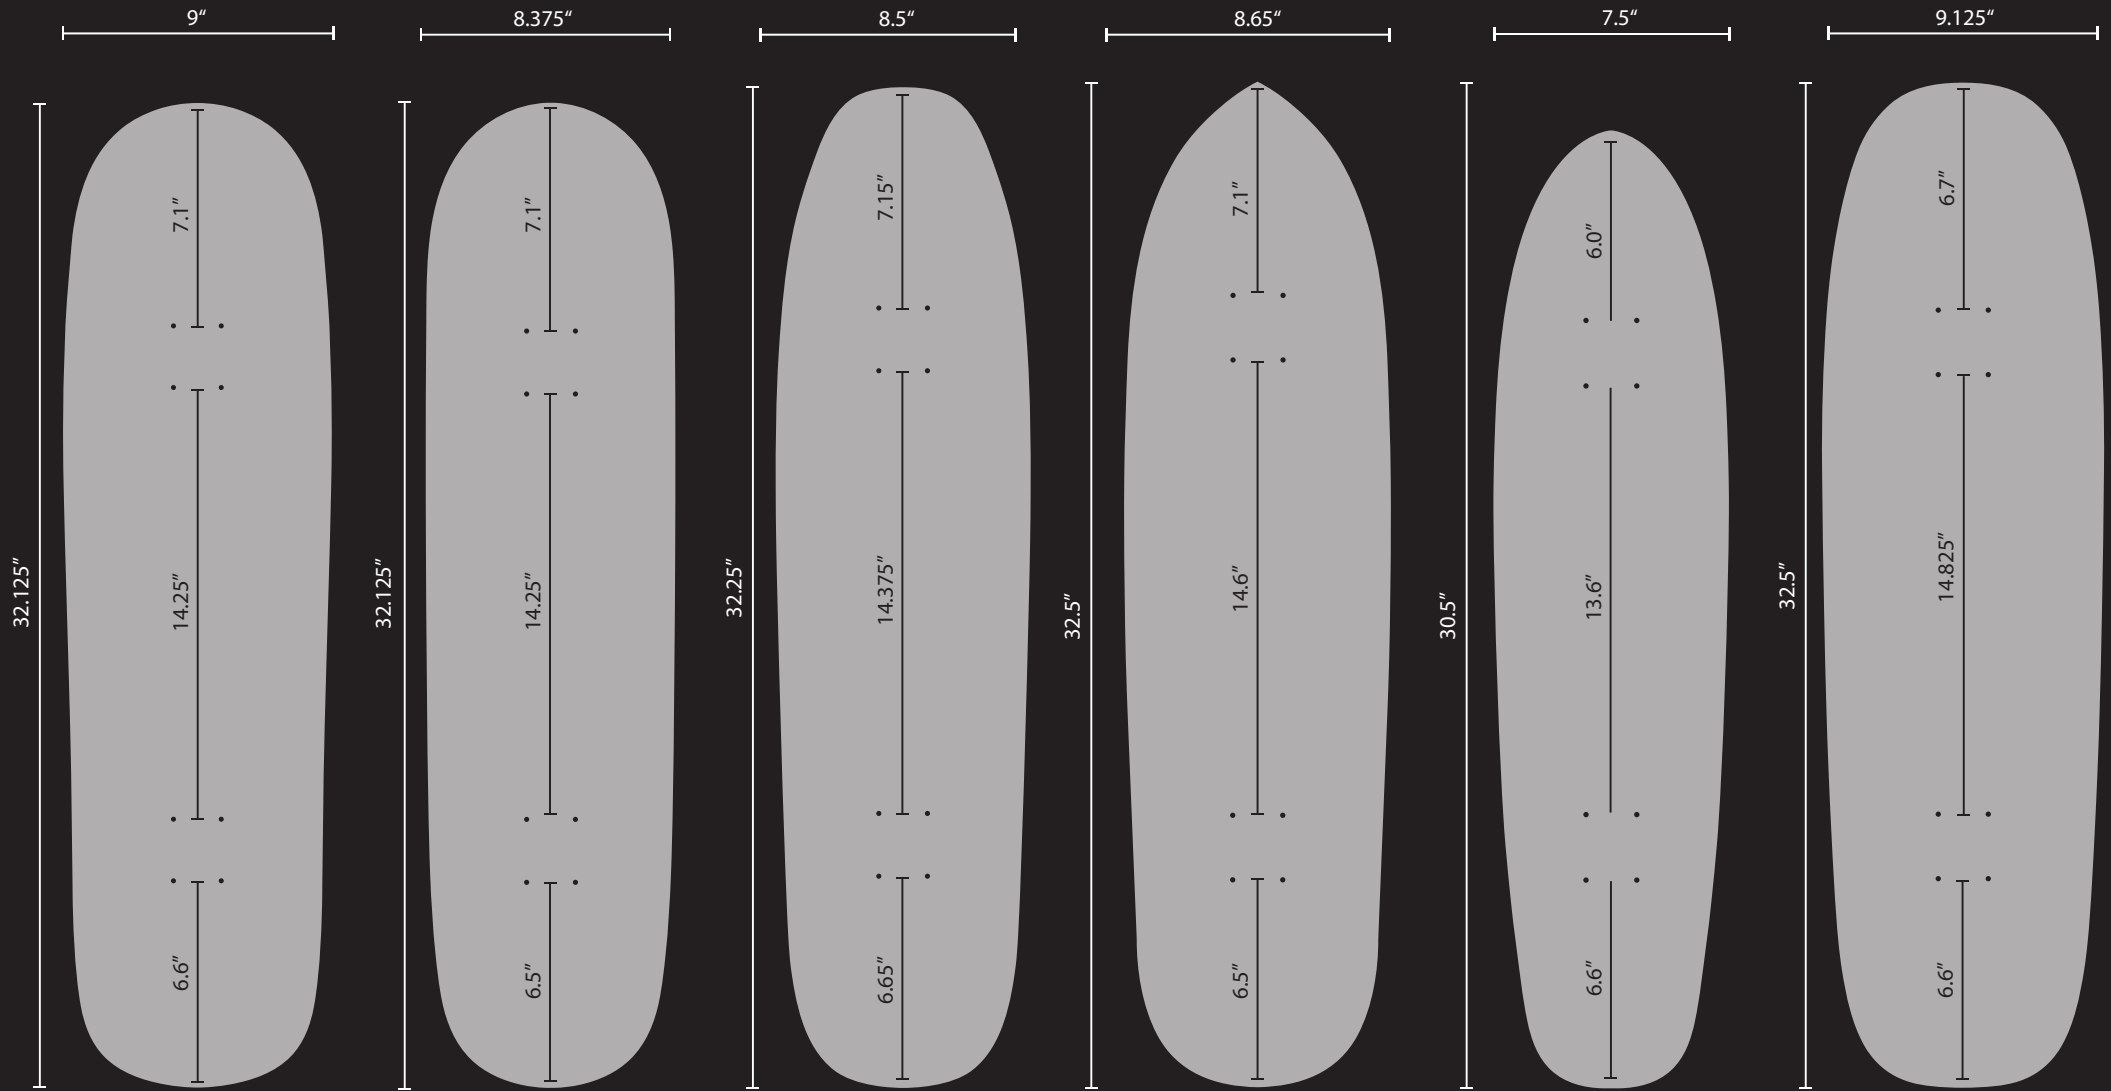

SPS 1
8.375" X 32.125"
DEEP CONCAVE

SPS 2
8.375" X 32.125"
DEEP CONCAVE

SPS 3
8.5" X 32.125"
DEEP CONCAVE

SPS 5
8.75" X 32.375"
DEEP CONCAVE

SPS 6
9" X 32.8"
DEEP CONCAVE

SPS 7
9" X 32.125"
DEEP CONCAVE

BOARDS: SPECIAL SHAPES (*)

(*) SPECIAL SHAPES NEEDS TO BE SPECIALLY ORDERED IN A MINIMUM QUANTITY OF 50 PIECES IF THE SHAPE YOU NEED IS NOT IN STOCK.

SPS 8
9" X 32.125"
DEEP CONCAVE

SPS 9
8.375" X 32.125"
DEEP CONCAVE

SPS 10
8.5" X 32.25"
DEEP CONCAVE

SPS 14
10" X 32"
DEEP CONCAVE

SPS 15
8.8" X 32.25"
DEEP CONCAVE

SPS 16
8.6" X 32.25"
DEEP CONCAVE

SPS 17
9" X 32.5"
DEEP CONCAVE

PL825
8.25" X 32"
DEEP CONCAVE

BOARDS: TRANSITION LINE (*)

(*) TRANSITION LINE SHAPES NEEDS TO BE SPECIALLY ORDERED IN A MINIMUM QUANTITY OF 50 PIECES IF THE SHAPE YOU NEED IS NOT IN STOCK.

VERT POP
8.5" X 32.76"
DEEP CONCAVE

VERT POP
8.75" X 32.76"
DEEP CONCAVE

FAT TAIL
8.6" X 32.75"
DEEP CONCAVE

FAT TAIL
8.75" X 32.75"
DEEP CONCAVE

POOL CLASSIC
8.8" X 32.7"
DEEP CONCAVE

OLD SCHOOL
9" X 32.25"
DEEP CONCAVE