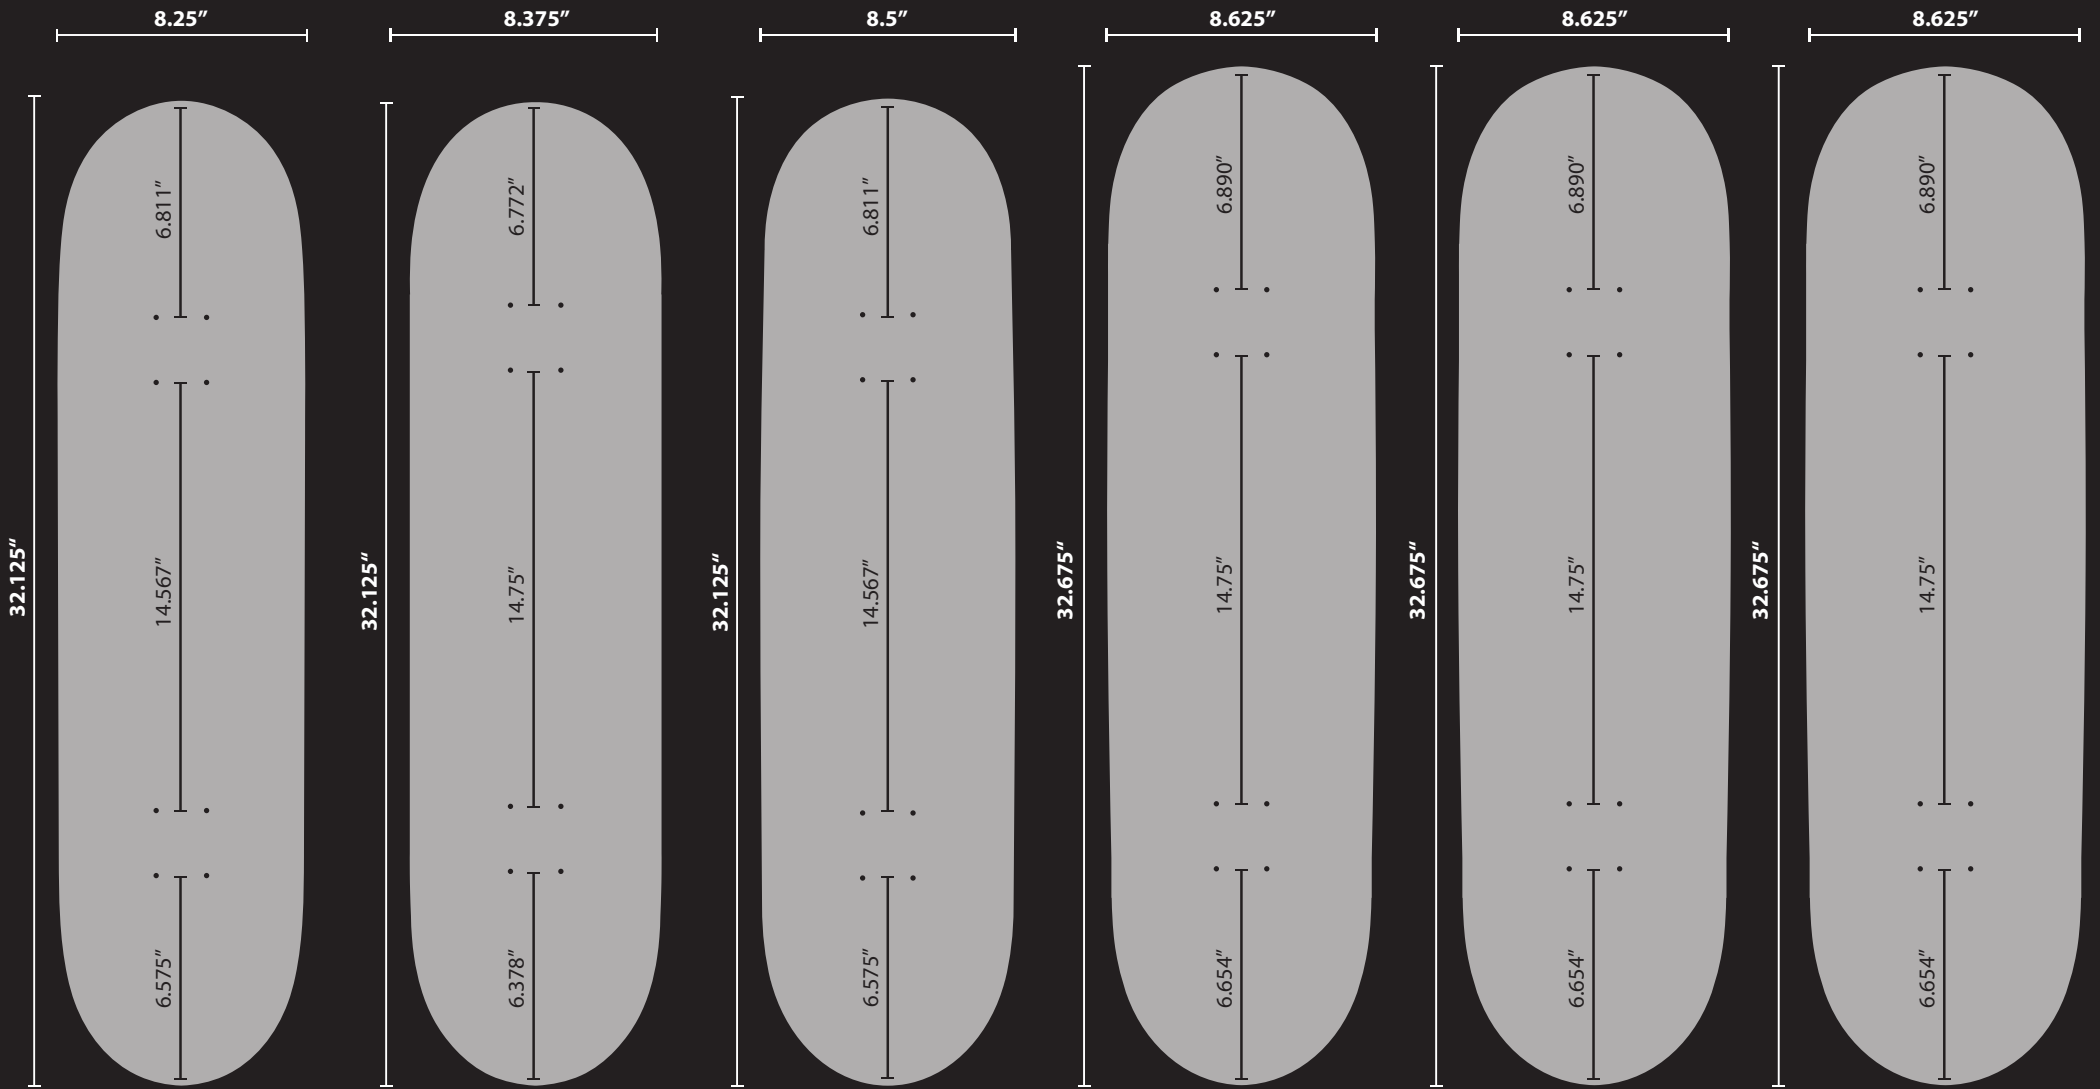

MEDIUM & DEEP CONCAVE

7.875" X 31.75"

MEDIUM & DEEP CONCAVE

8" X 31.875"

MEDIUM & DEEP CONCAVE

8.125" X 32"

MEDIUM & DEEP CONCAVE

BOARDS: CLASSIC LINE

8.25" X 32.125"

MEDIUM & DEEP CONCAVE

8.375" X 32.125"

MEDIUM & DEEP CONCAVE

8.5" X 32.125"

MEDIUM & DEEP CONCAVE

8.625" X 32.675"

MEDIUM & DEEP CONCAVE

8.75" X 32.675"

MEDIUM & DEEP CONCAVE

9" X 32.675"

MEDIUM & DEEP CONCAVE

BOARDS: SPECIAL SHAPES (*)

(*) SPECIAL SHAPES NEEDS TO BE SPECIALLY ORDERED IN A MINIMUM QUANTITY OF 50 PIECES IF THE SHAPE YOU NEED IS NOT IN STOCK.

SPS 14
10" X 32"
DEEP CONCAVE

SPS 15
8.8" X 32.25"
DEEP CONCAVE

SPS 16
8.6" X 32.25"
DEEP CONCAVE

SPS 17
9" X 32.5"
DEEP CONCAVE

PL825
8.25" X 32"
DEEP CONCAVE

BOARDS: TRANSITION LINE (*)

(*) TRANSITION LINE SHAPES NEEDS TO BE SPECIALLY ORDERED IN A MINIMUM QUANTITY OF 50 PIECES IF THE SHAPE YOU NEED IS NOT IN STOCK.