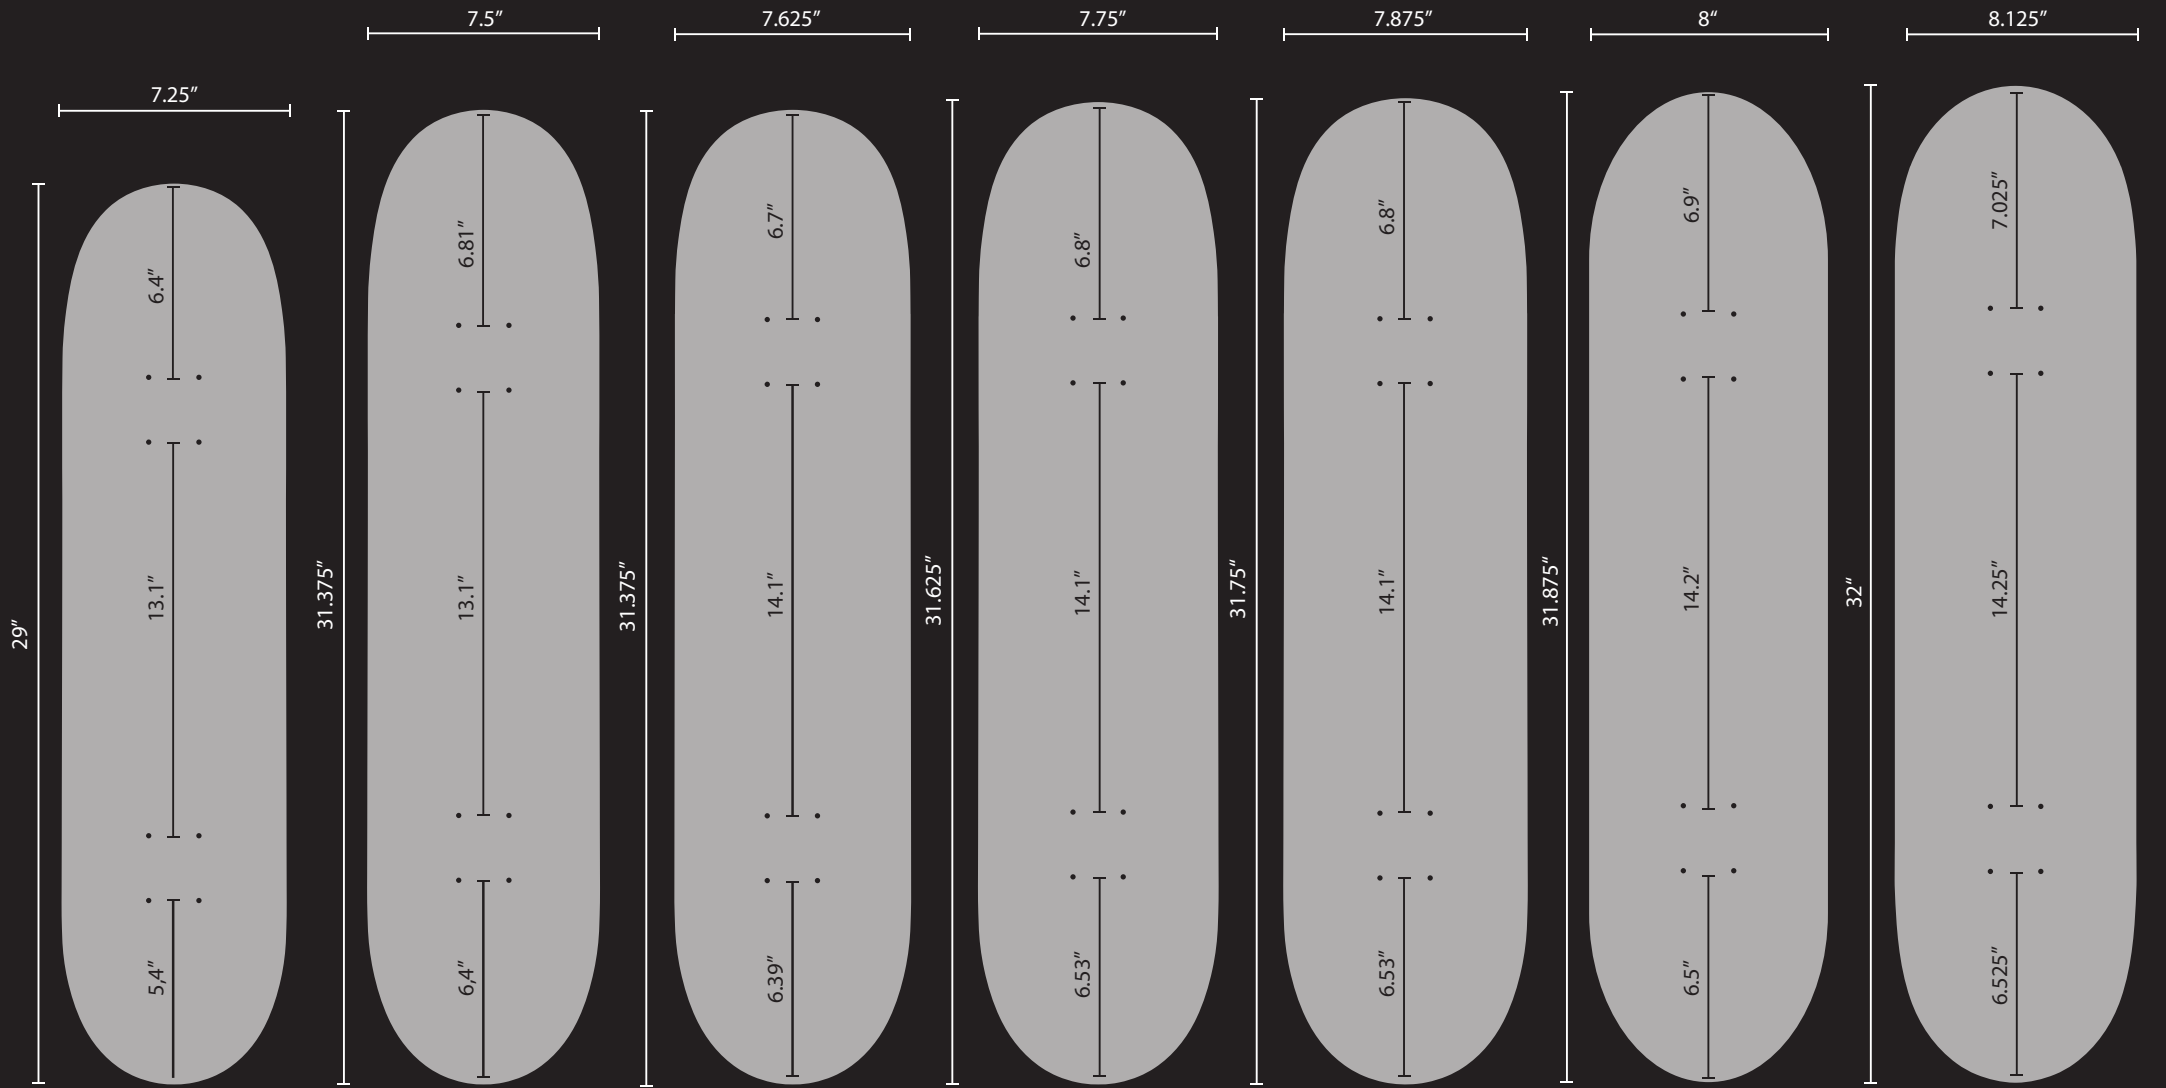

BOARDS: CLASSIC LINE

7.25" X 29"

MEDIUM & DEEP CONCAVE

7.5" X 31.375"

MEDIUM & DEEP CONCAVE

7.625" X 31.37"

MEDIUM & DEEP CONCAVE

7.75" X 31.6"

MEDIUM & DEEP CONCAVE

7.875" X 31.75"

MEDIUM & DEEP CONCAVE

8" X 31.875"

MEDIUM & DEEP CONCAVE

8.125" X 32"

MEDIUM & DEEP CONCAVE

BOARDS: CLASSIC LINE

SPS 1
8.375" X 32.125"
DEEP CONCAVE

SPS 2
8.375" X 32.125"
DEEP CONCAVE

SPS 3
8.5" X 32.125"
DEEP CONCAVE

SPS 5
8.75" X 32.375"
DEEP CONCAVE

SPS 6
9" X 32.8"
DEEP CONCAVE

SPS 7
9" X 32.125"
DEEP CONCAVE

BOARDS: SPECIAL SHAPES (*)

SPS 14
10" X 32"
DEEP CONCAVE

SPS 15
8.8" X 32.25"
DEEP CONCAVE

SPS 16
8.6" X 32.25"
DEEP CONCAVE

SPS 17
9" X 32.5"
DEEP CONCAVE

PL825
8.25" X 32"
DEEP CONCAVE

BOARDS: TRANSITION LINE (*)

(*) TRANSITION LINE SHAPES NEEDS TO BE SPECIALLY ORDERED IN A MINIMUM QUANTITY OF 50 PIECES IF THE SHAPE YOU NEED IS NOT IN STOCK.