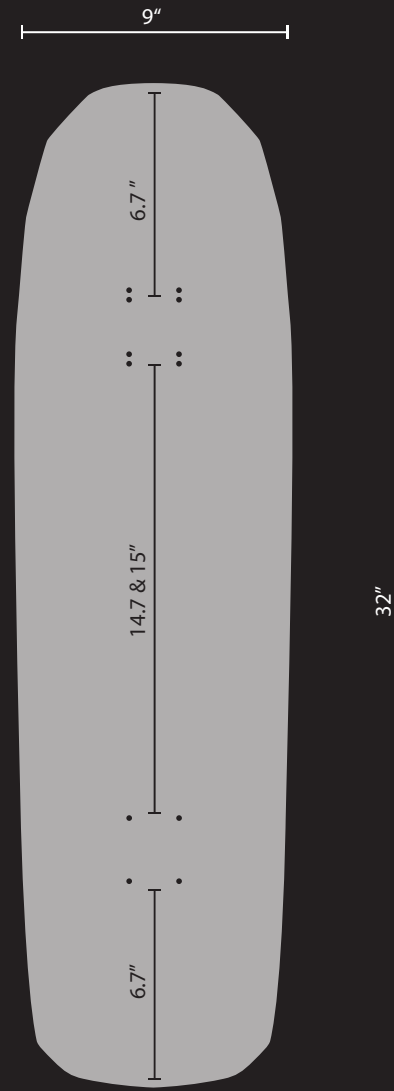

8.75" X 32.675"

MEDIUM & DEEP CONCAVE

9" X 32.675"

MEDIUM & DEEP CONCAVE

BOARDS: SPECIAL SHAPES (*)

(*) SPECIAL SHAPES NEEDS TO BE SPECIALLY ORDERED IN A MINIMUM QUANTITY OF 50 PIECES IF THE SHAPE YOU NEED IS NOT IN STOCK.

SPS 11
8.65" X 32.5"
DEEP CONCAVE

SPS 12
7.5" X 30.5"
DEEP CONCAVE

SPS 13
9.125" X 32.5"
DEEP CONCAVE

BOARDS: SPECIAL SHAPES (*)

(*) SPECIAL SHAPES NEEDS TO BE SPECIALLY ORDERED IN A MINIMUM QUANTITY OF 50 PIECES IF THE SHAPE YOU NEED IS NOT IN STOCK.

SPS 14
10" X 32"
DEEP CONCAVE

SPS 15
8.8" X 32.25"
DEEP CONCAVE

SPS 16
8.6" X 32.25"
DEEP CONCAVE

SPS 17
9" X 32.5"
DEEP CONCAVE

PL825
8.25" X 32"
DEEP CONCAVE

BOARDS: TRANSITION LINE (*)

(*) TRANSITION LINE SHAPES NEEDS TO BE SPECIALLY ORDERED IN A MINIMUM QUANTITY OF 50 PIECES IF THE SHAPE YOU NEED IS NOT IN STOCK.

VERT POP
8.5" X 32.76"
DEEP CONCAVE

VERT POP
8.75" X 32.76"
DEEP CONCAVE

FAT TAIL
8.6" X 32.75"
DEEP CONCAVE

FAT TAIL
8.75" X 32.75"
DEEP CONCAVE

POOL CLASSIC
8.8" X 32.7"
DEEP CONCAVE

OLD SCHOOL
9" X 32.25"
DEEP CONCAVE