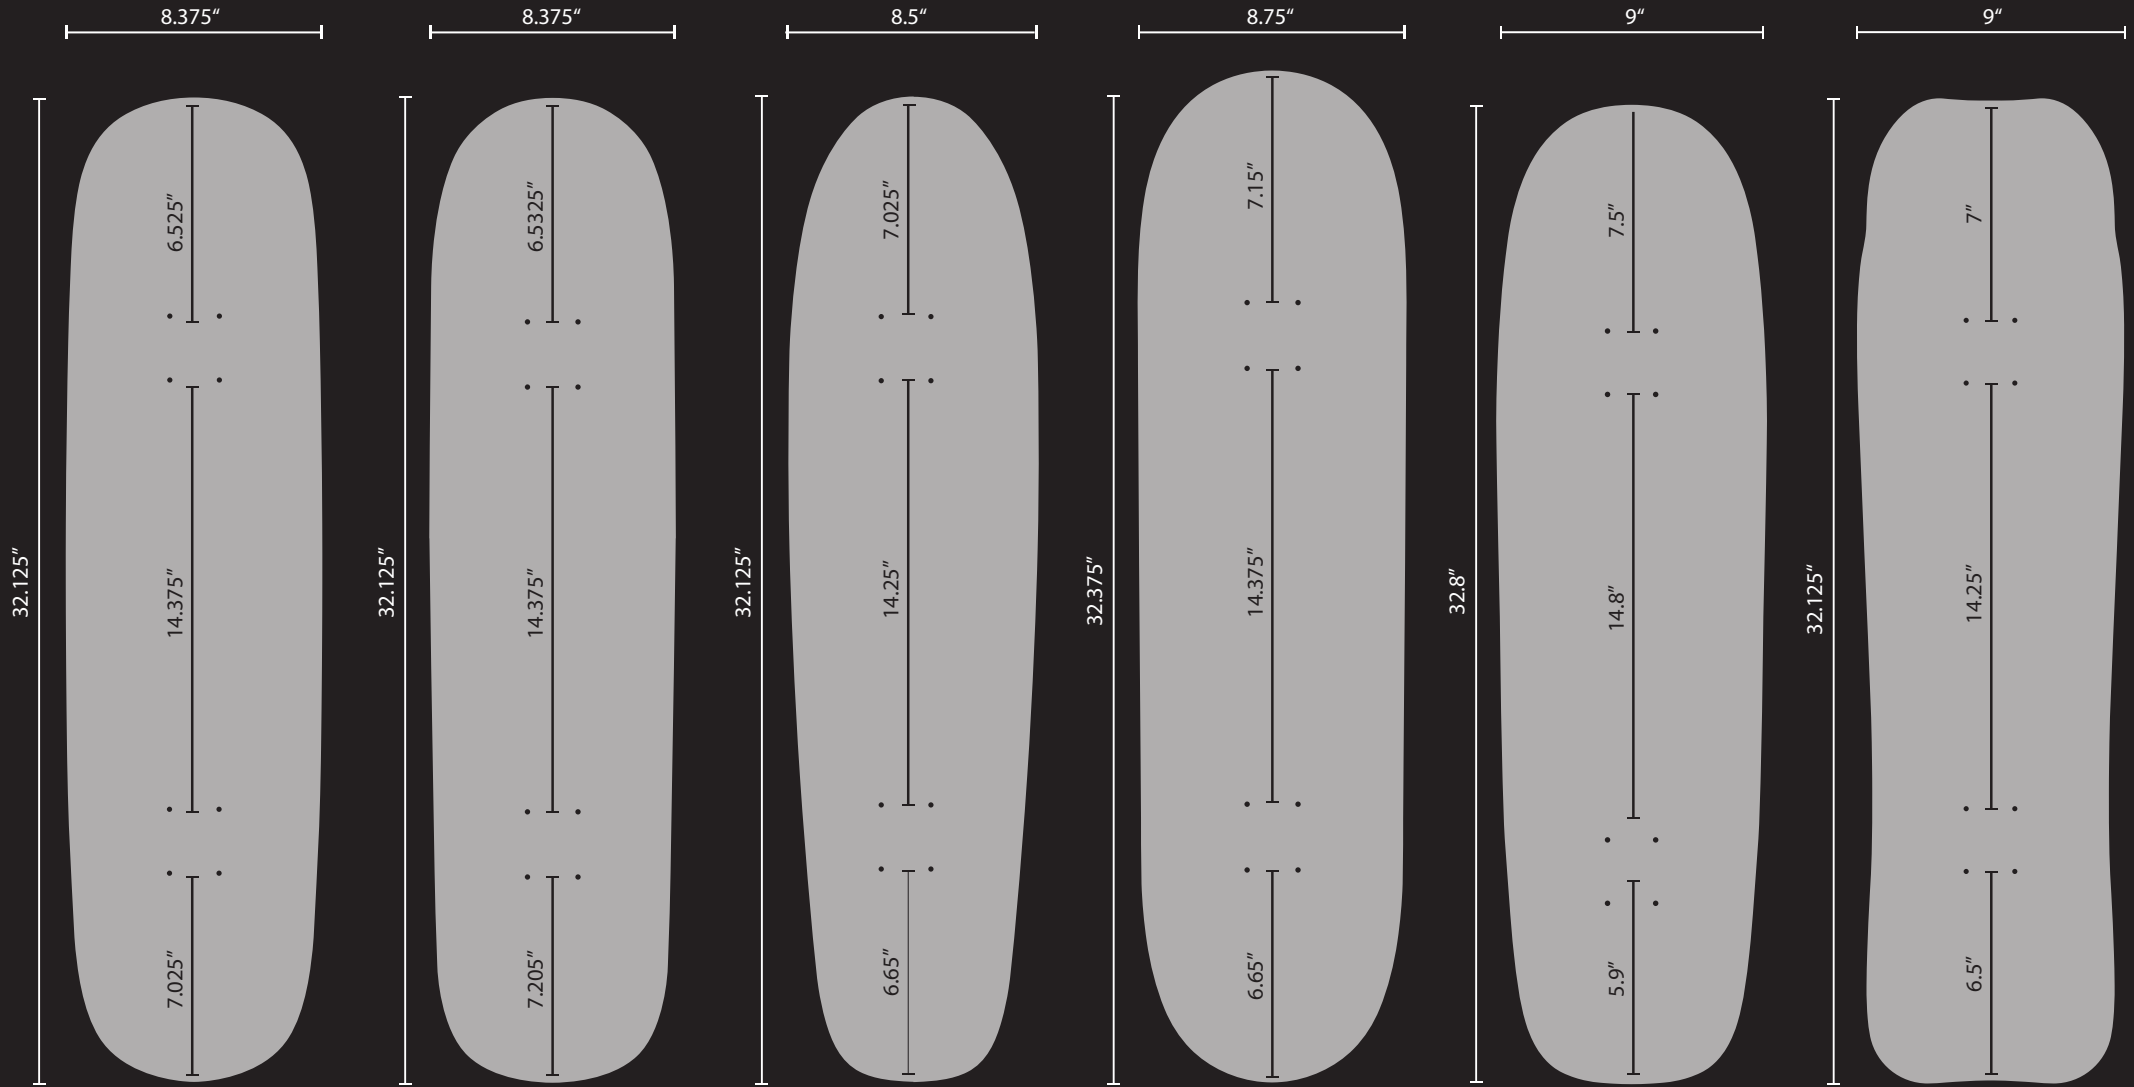

8.25" X 32.125"

MEDIUM & DEEP CONCAVE

8.375" X 32.125"

MEDIUM & DEEP CONCAVE

8.5" X 32.125"

MEDIUM & DEEP CONCAVE

8.625" X 32.675"

MEDIUM & DEEP CONCAVE

8.75" X 32.675"

MEDIUM & DEEP CONCAVE

9" X 32.675"

MEDIUM & DEEP CONCAVE

BOARDS: SPECIAL SHAPES (*)

(*) SPECIAL SHAPES NEEDS TO BE SPECIALLY ORDERED IN A MINIMUM QUANTITY OF 50 PIECES IF THE SHAPE YOU NEED IS NOT IN STOCK.

SPS 1
8.375" X 32.125"
DEEP CONCAVE

SPS 2
8.375" X 32.125"
DEEP CONCAVE

SPS 3
8.5" X 32.125"
DEEP CONCAVE

SPS 5
8.75" X 32.375"
DEEP CONCAVE

SPS 6
9" X 32.8"
DEEP CONCAVE

SPS 7
9" X 32.125"
DEEP CONCAVE

BOARDS: SPECIAL SHAPES (*)

SPS 14
10" X 32"
DEEP CONCAVE

SPS 15
8.8" X 32.25"
DEEP CONCAVE

SPS 16
8.6" X 32.25"
DEEP CONCAVE

SPS 17
9" X 32.5"
DEEP CONCAVE

PL825
8.25" X 32"
DEEP CONCAVE

BOARDS: TRANSITION LINE (*)

(*) TRANSITION LINE SHAPES NEEDS TO BE SPECIALLY ORDERED IN A MINIMUM QUANTITY OF 50 PIECES IF THE SHAPE YOU NEED IS NOT IN STOCK.