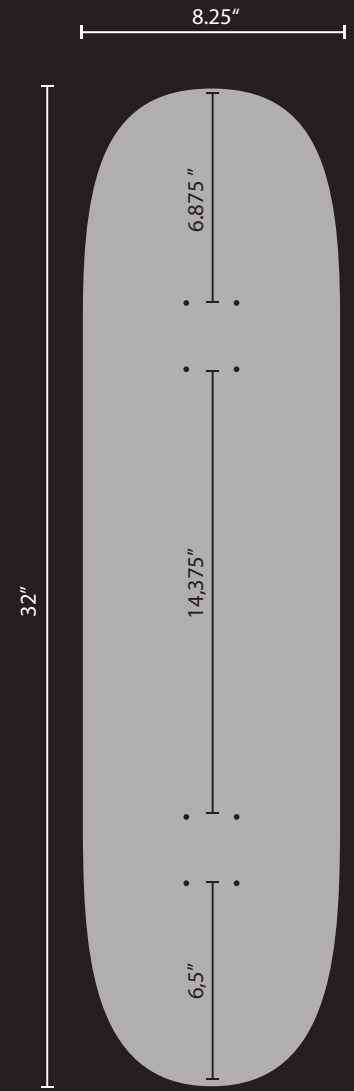

BOARDS: CLASSIC LINE

7.25" X 29"

MEDIUM & DEEP CONCAVE

7.5" X 31.375"

MEDIUM & DEEP CONCAVE

7.625" X 31.37"

MEDIUM & DEEP CONCAVE

7.75" X 31.6"

8.25" X 32.125"

MEDIUM & DEEP CONCAVE

8.375" X 32.125"

MEDIUM & DEEP CONCAVE

8.5" X 32.125"

MEDIUM & DEEP CONCAVE

8.625" X 32.675"

MEDIUM & DEEP CONCAVE

SPS 14
10" X 32"
DEEP CONCAVE

SPS 15
8.8" X 32.25"
DEEP CONCAVE

SPS 16
8.6" X 32.25"
DEEP CONCAVE

SPS 17
9" X 32.5"
DEEP CONCAVE

PL825
8.25" X 32"
DEEP CONCAVE

BOARDS: TRANSITION LINE (*)

(*) TRANSITION LINE SHAPES NEEDS TO BE SPECIALLY ORDERED IN A MINIMUM QUANTITY OF 50 PIECES IF THE SHAPE YOU NEED IS NOT IN STOCK.

VERT POP
8.5" X 32.76"
DEEP CONCAVE

VERT POP
8.75" X 32.76"
DEEP CONCAVE

FAT TAIL
8.6" X 32.75"
DEEP CONCAVE

FAT TAIL
8.75" X 32.75"
DEEP CONCAVE

POOL CLASSIC
8.8" X 32.7"
DEEP CONCAVE

OLD SCHOOL
9" X 32.25"
DEEP CONCAVE