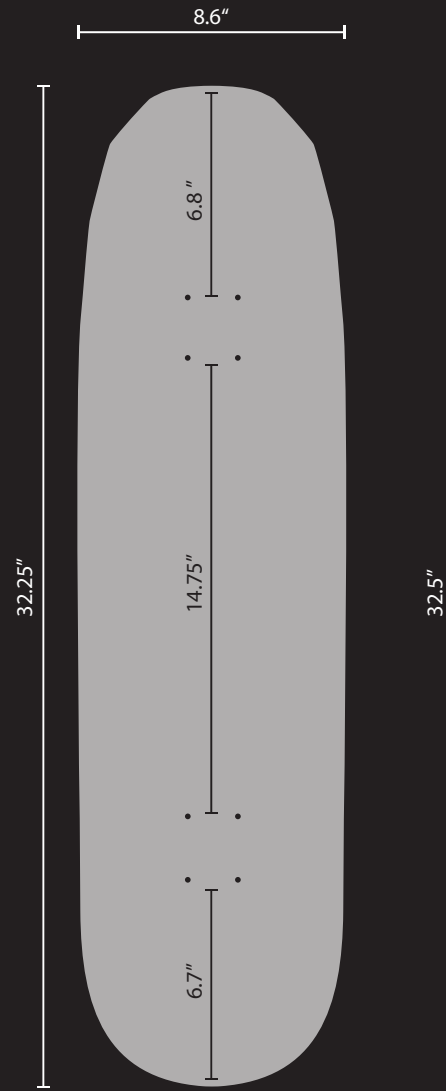

MEDIUM & DEEP CONCAVE

7.875" X 31.75"

MEDIUM & DEEP CONCAVE

8" X 31.875"

MEDIUM & DEEP CONCAVE

8.125" X 32"

MEDIUM & DEEP CONCAVE

BOARDS: CLASSIC LINE

SPS 11
8.65" X 32.5"
DEEP CONCAVE

SPS 12
7.5" X 30.5"
DEEP CONCAVE

SPS 13
9.125" X 32.5"
DEEP CONCAVE

BOARDS: SPECIAL SHAPES (*)

(*) SPECIAL SHAPES NEEDS TO BE SPECIALLY ORDERED IN A MINIMUM QUANTITY OF 50 PIECES IF THE SHAPE YOU NEED IS NOT IN STOCK.

SPS 14
10" X 32"
DEEP CONCAVE

SPS 15
8.8" X 32.25"
DEEP CONCAVE

SPS 16
8.6" X 32.25"
DEEP CONCAVE

SPS 17
9" X 32.5"
DEEP CONCAVE

PL825
8.25" X 32"
DEEP CONCAVE

BOARDS: TRANSITION LINE (*)

(*) TRANSITION LINE SHAPES NEEDS TO BE SPECIALLY ORDERED IN A MINIMUM QUANTITY OF 50 PIECES IF THE SHAPE YOU NEED IS NOT IN STOCK.

VERT POP
8.5" X 32.76"
DEEP CONCAVE

VERT POP
8.75" X 32.76"
DEEP CONCAVE

FAT TAIL
8.6" X 32.75"
DEEP CONCAVE

FAT TAIL
8.75" X 32.75"
DEEP CONCAVE

POOL CLASSIC
8.8" X 32.7"
DEEP CONCAVE

OLD SCHOOL
9" X 32.25"
DEEP CONCAVE