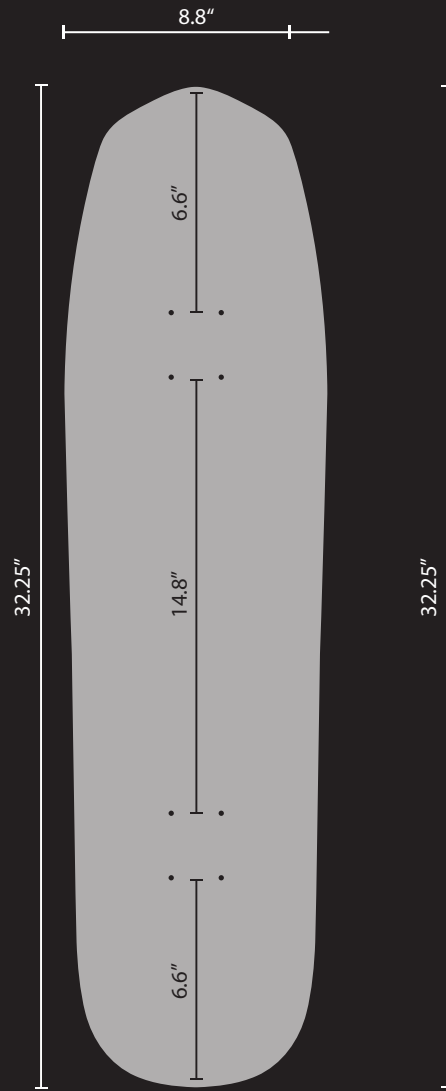

BOARDS: CLASSIC LINE

7.25" X 29"

MEDIUM & DEEP CONCAVE

7.5" X 31.375"

MEDIUM & DEEP CONCAVE

7.625" X 31.37"

MEDIUM & DEEP CONCAVE

7.75" X 31.6"

MEDIUM & DEEP CONCAVE

7.875" X 31.75"

MEDIUM & DEEP CONCAVE

8" X 31.875"

MEDIUM & DEEP CONCAVE

8.125" X 32"

MEDIUM & DEEP CONCAVE

BOARDS: CLASSIC LINE

SPS 11
8.65" X 32.5"
DEEP CONCAVE

SPS 12
7.5" X 30.5"
DEEP CONCAVE

SPS 13
9.125" X 32.5"
DEEP CONCAVE

BOARDS: SPECIAL SHAPES (*)

(*) SPECIAL SHAPES NEEDS TO BE SPECIALLY ORDERED IN A MINIMUM QUANTITY OF 50 PIECES IF THE SHAPE YOU NEED IS NOT IN STOCK.

SPS 14
10" X 32"
DEEP CONCAVE

SPS 15
8.8" X 32.25"
DEEP CONCAVE

SPS 16
8.6" X 32.25"
DEEP CONCAVE

SPS 17
9" X 32.5"
DEEP CONCAVE

PL825
8.25" X 32"
DEEP CONCAVE

BOARDS: TRANSITION LINE (*)

(*) TRANSITION LINE SHAPES NEEDS TO BE SPECIALLY ORDERED IN A MINIMUM QUANTITY OF 50 PIECES IF THE SHAPE YOU NEED IS NOT IN STOCK.