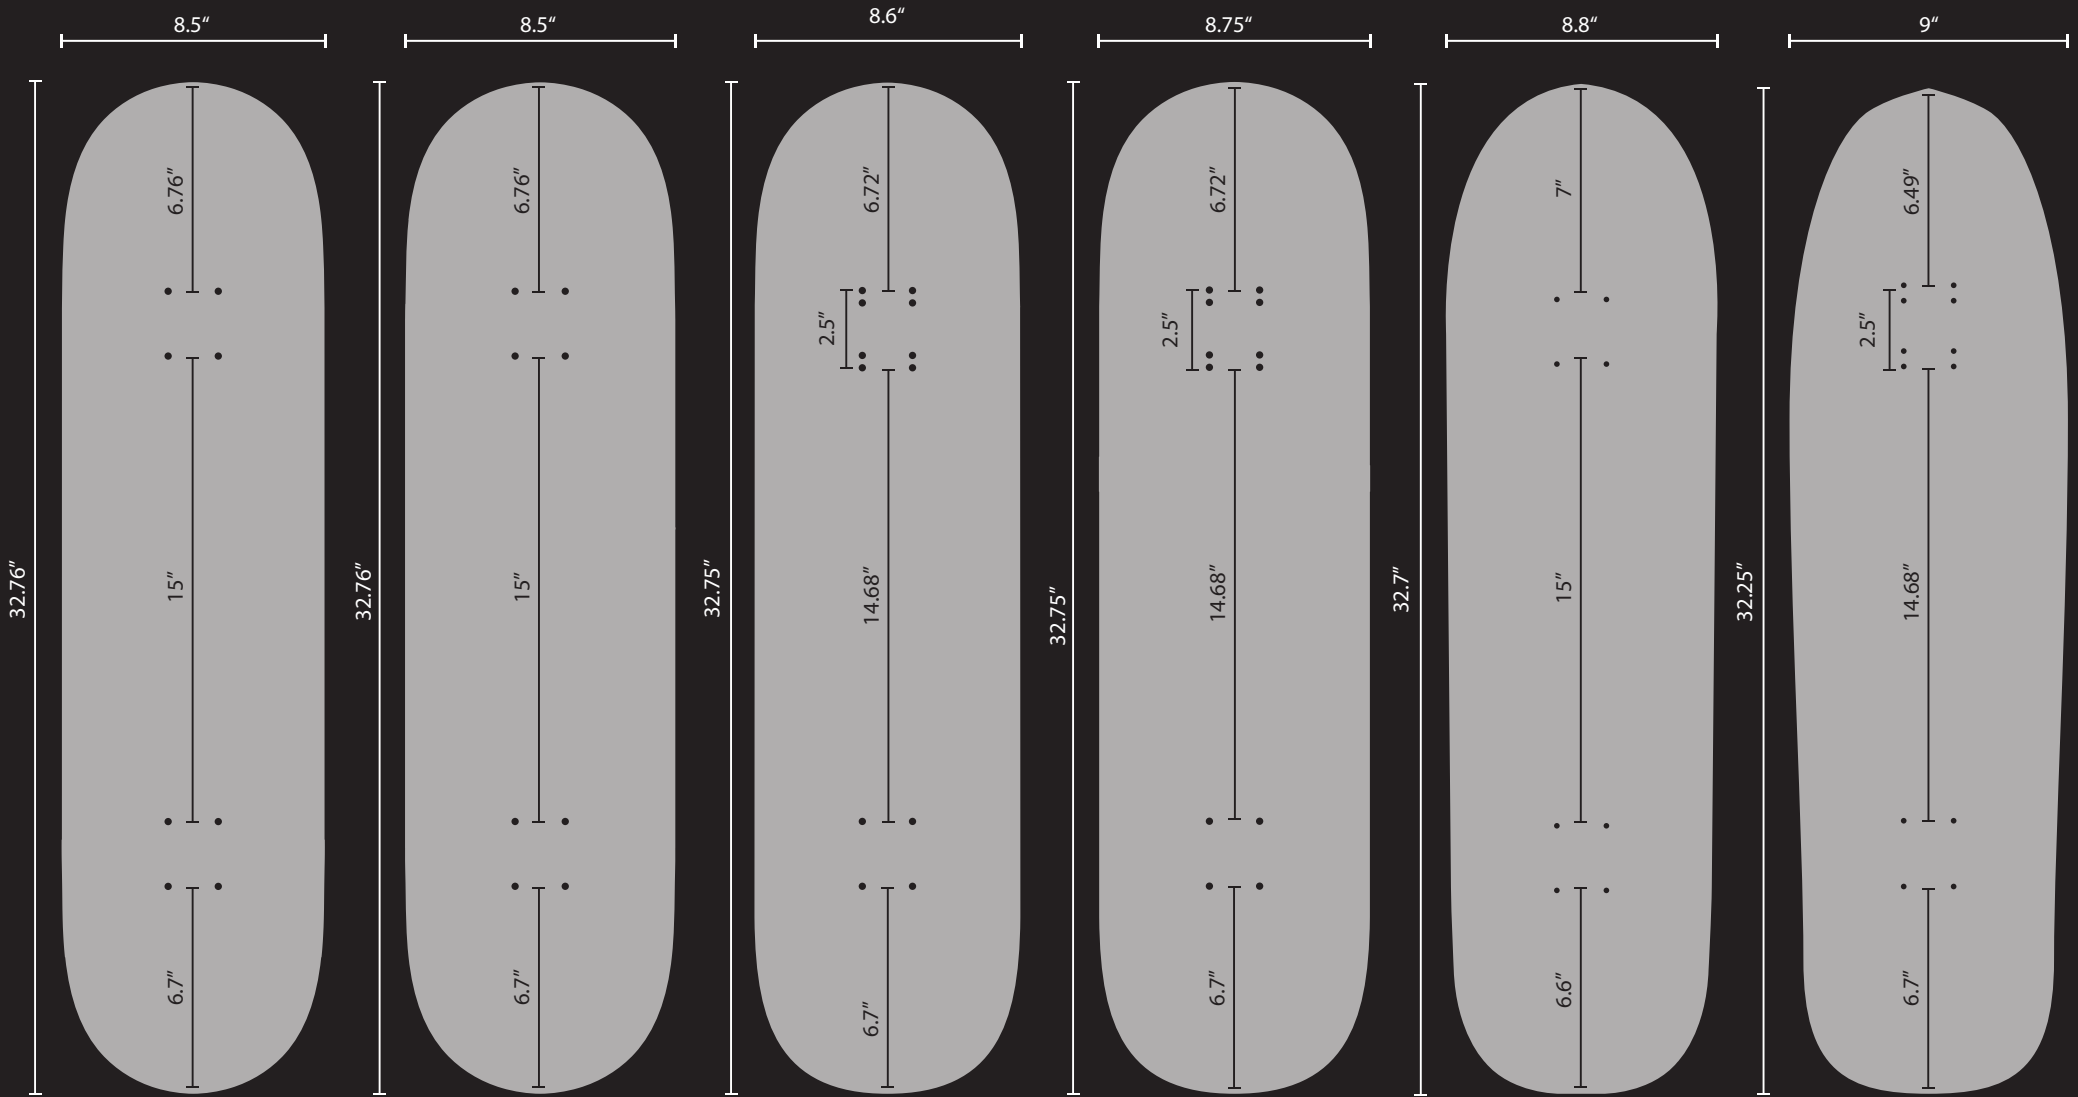

8.75" X 32.675"

MEDIUM & DEEP CONCAVE

9" X 32.675"

MEDIUM & DEEP CONCAVE

BOARDS: SPECIAL SHAPES (*)

(*) SPECIAL SHAPES NEEDS TO BE SPECIALLY ORDERED IN A MINIMUM QUANTITY OF 50 PIECES IF THE SHAPE YOU NEED IS NOT IN STOCK.

SPS 11
8.65" X 32.5"
DEEP CONCAVE

SPS 12
7.5" X 30.5"
DEEP CONCAVE

SPS 13
9.125" X 32.5"
DEEP CONCAVE

BOARDS: SPECIAL SHAPES (*)

(*) SPECIAL SHAPES NEEDS TO BE SPECIALLY ORDERED IN A MINIMUM QUANTITY OF 50 PIECES IF THE SHAPE YOU NEED IS NOT IN STOCK.

SPS 14
10" X 32"
DEEP CONCAVE

SPS 15
8.8" X 32.25"
DEEP CONCAVE

SPS 16
8.6" X 32.25"
DEEP CONCAVE

SPS 17
9" X 32.5"
DEEP CONCAVE

PL825
8.25" X 32"
DEEP CONCAVE

BOARDS: TRANSITION LINE (*)

(*) TRANSITION LINE SHAPES NEEDS TO BE SPECIALLY ORDERED IN A MINIMUM QUANTITY OF 50 PIECES IF THE SHAPE YOU NEED IS NOT IN STOCK.

VERT POP
8.5" X 32.76"
DEEP CONCAVE

VERT POP
8.75" X 32.76"
DEEP CONCAVE

FAT TAIL
8.6" X 32.75"
DEEP CONCAVE

FAT TAIL
8.75" X 32.75"
DEEP CONCAVE

POOL CLASSIC
8.8" X 32.7"
DEEP CONCAVE

OLD SCHOOL
9" X 32.25"
DEEP CONCAVE