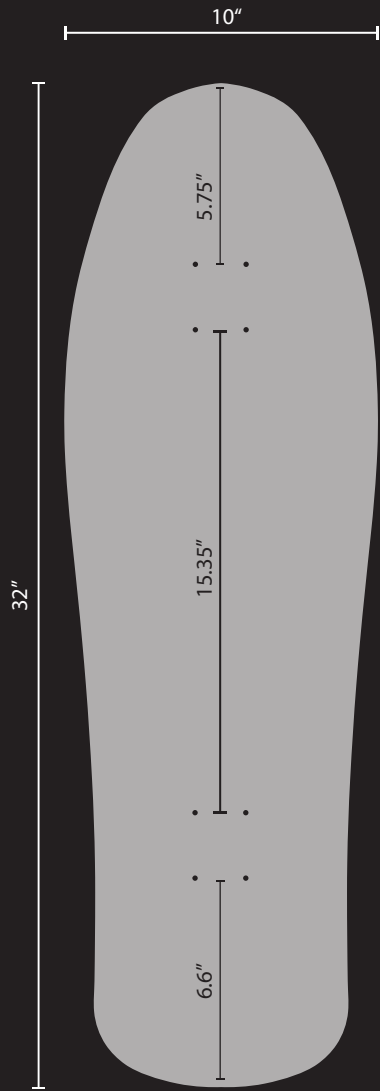

MEDIUM & DEEP CONCAVE

7.875" X 31.75"

MEDIUM & DEEP CONCAVE

8" X 31.875"

MEDIUM & DEEP CONCAVE

8.125" X 32"

MEDIUM & DEEP CONCAVE

BOARDS: CLASSIC LINE

8.75" X 32.675"

MEDIUM & DEEP CONCAVE

9" X 32.675"

MEDIUM & DEEP CONCAVE

BOARDS: SPECIAL SHAPES (*)

(*) SPECIAL SHAPES NEEDS TO BE SPECIALLY ORDERED IN A MINIMUM QUANTITY OF 50 PIECES IF THE SHAPE YOU NEED IS NOT IN STOCK.

SPS 1
8.375" X 32.125"
DEEP CONCAVE

SPS 2
8.375" X 32.125"
DEEP CONCAVE

SPS 3
8.5" X 32.125"
DEEP CONCAVE

SPS 5
8.75" X 32.375"
DEEP CONCAVE

SPS 6
9" X 32.8"
DEEP CONCAVE

SPS 7
9" X 32.125"
DEEP CONCAVE

BOARDS: SPECIAL SHAPES (*)

SPS 11
8.65" X 32.5"
DEEP CONCAVE

SPS 12
7.5" X 30.5"
DEEP CONCAVE

SPS 13
9.125" X 32.5"
DEEP CONCAVE

BOARDS: SPECIAL SHAPES (*)

(*) SPECIAL SHAPES NEEDS TO BE SPECIALLY ORDERED IN A MINIMUM QUANTITY OF 50 PIECES IF THE SHAPE YOU NEED IS NOT IN STOCK.